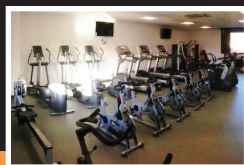

Chantry Academy Community Use Facilities

- **New Sports Hall**
- **New Main Hall with stadium seating for 240 people, surround sound audio system**
- **New Drama Studio with stage lighting and audio system**
- **Full size Astroturf Pitch**
- **Children's birthday parties**
- **Evening classes**
- **Energise Fitness Suite – from £12 per month!**
- **Health and exercise classes**
- **Martial arts clubs**
- **Classrooms available for community groups**
- **Netball and Tennis Courts**
- **Grass Pitches**